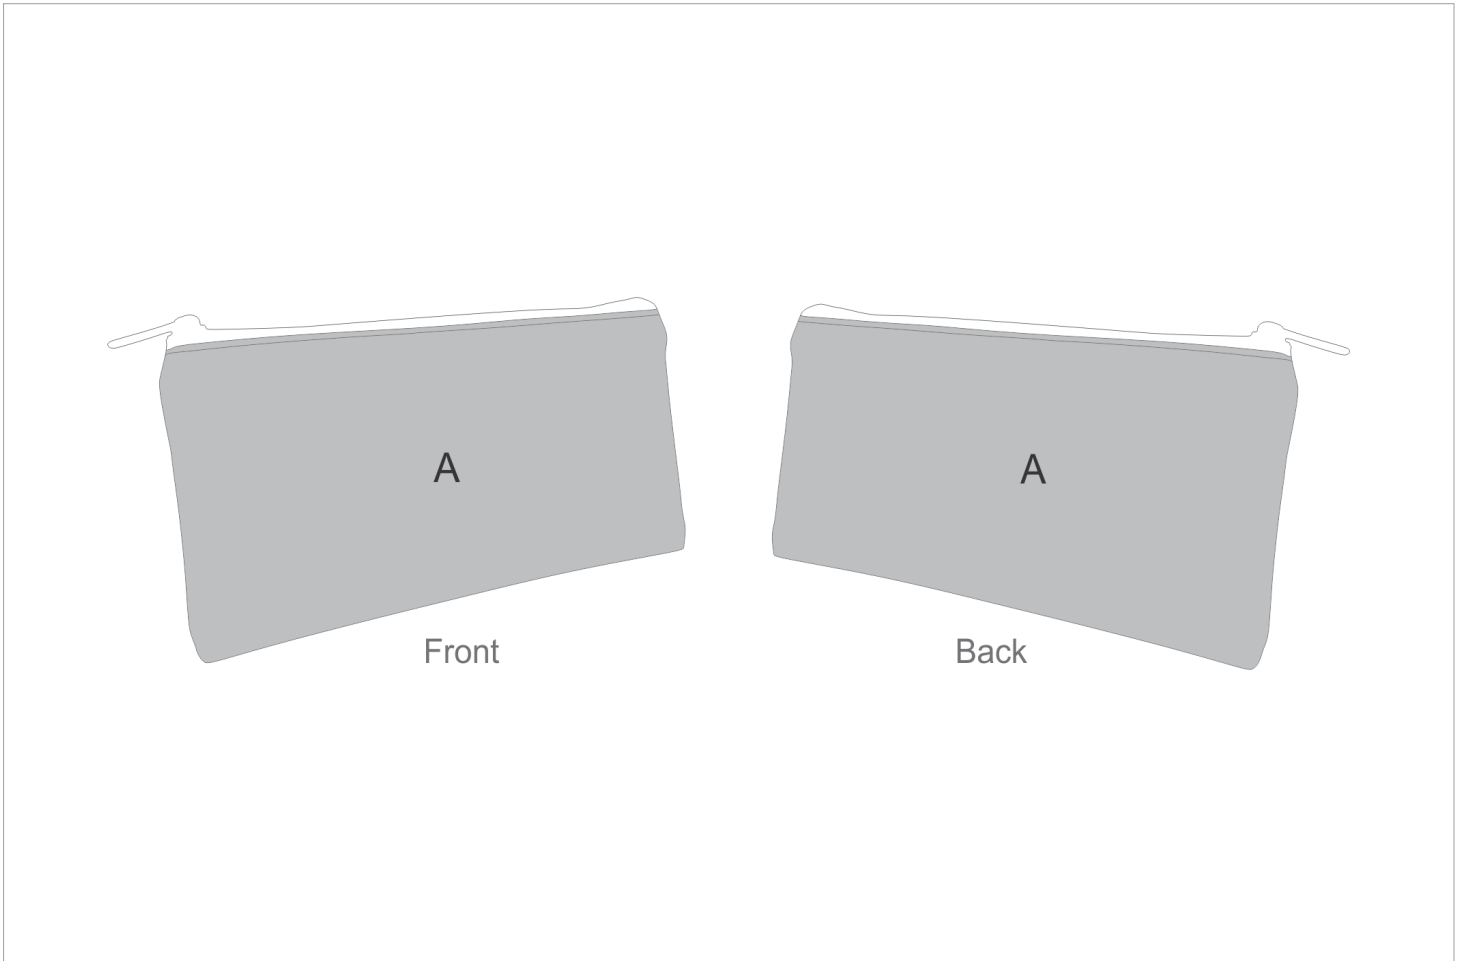

SG-HP-107-G

PPS Hoppla Junior RPET Stitch-Bond Pencil Case

Need to know:

Includes 1-Position Sublimation (setup fees apply)

-Please Note: We cannot guarantee 100% logo Alignment on all Brandable Panels.

Branding Options:

Position	Branding Method (Branding Code)	No. of Colours	Dimension
A	Custom Sublimation A (CPSUB-A)	Full Colour	255mm wide x 255mm high